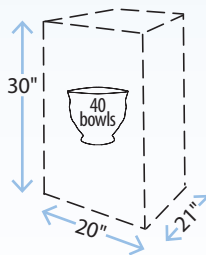

How to Load a Kiln

AMACO Kilns

5 Year Warranty

AH-25

Easiest to Load

• 7 cu. ft. chamber

Glaze Rebate Available

EXCEL Kilns

2 Year Warranty

EX-381

New Design:
Easily Load
Taller Work

• 8 cu. ft. chamber

Glaze Rebate Available