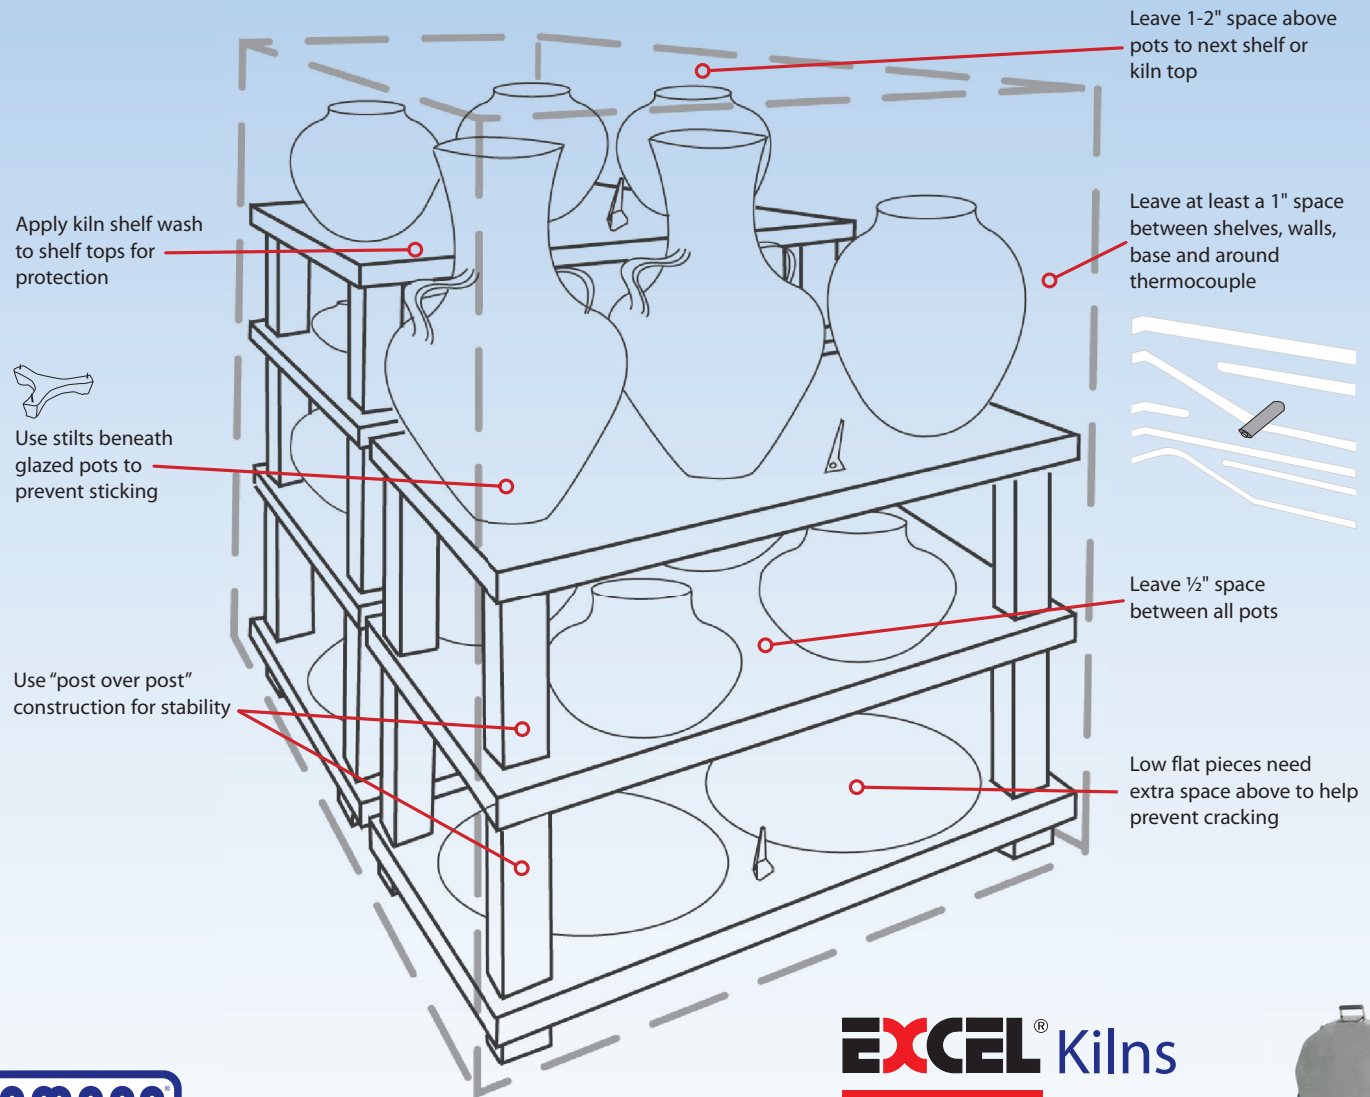

How to Load a Kiln

AMACO Kilns

5 Year Warranty

AH-25

Easiest to Load

• 7 cu. ft. chamber

Glaze Rebate Available

EXCEL Kilns

2 Year Warranty

EX-381

New Design:
Easily Load
Taller Work

• 8 cu. ft. chamber

Glaze Rebate Available